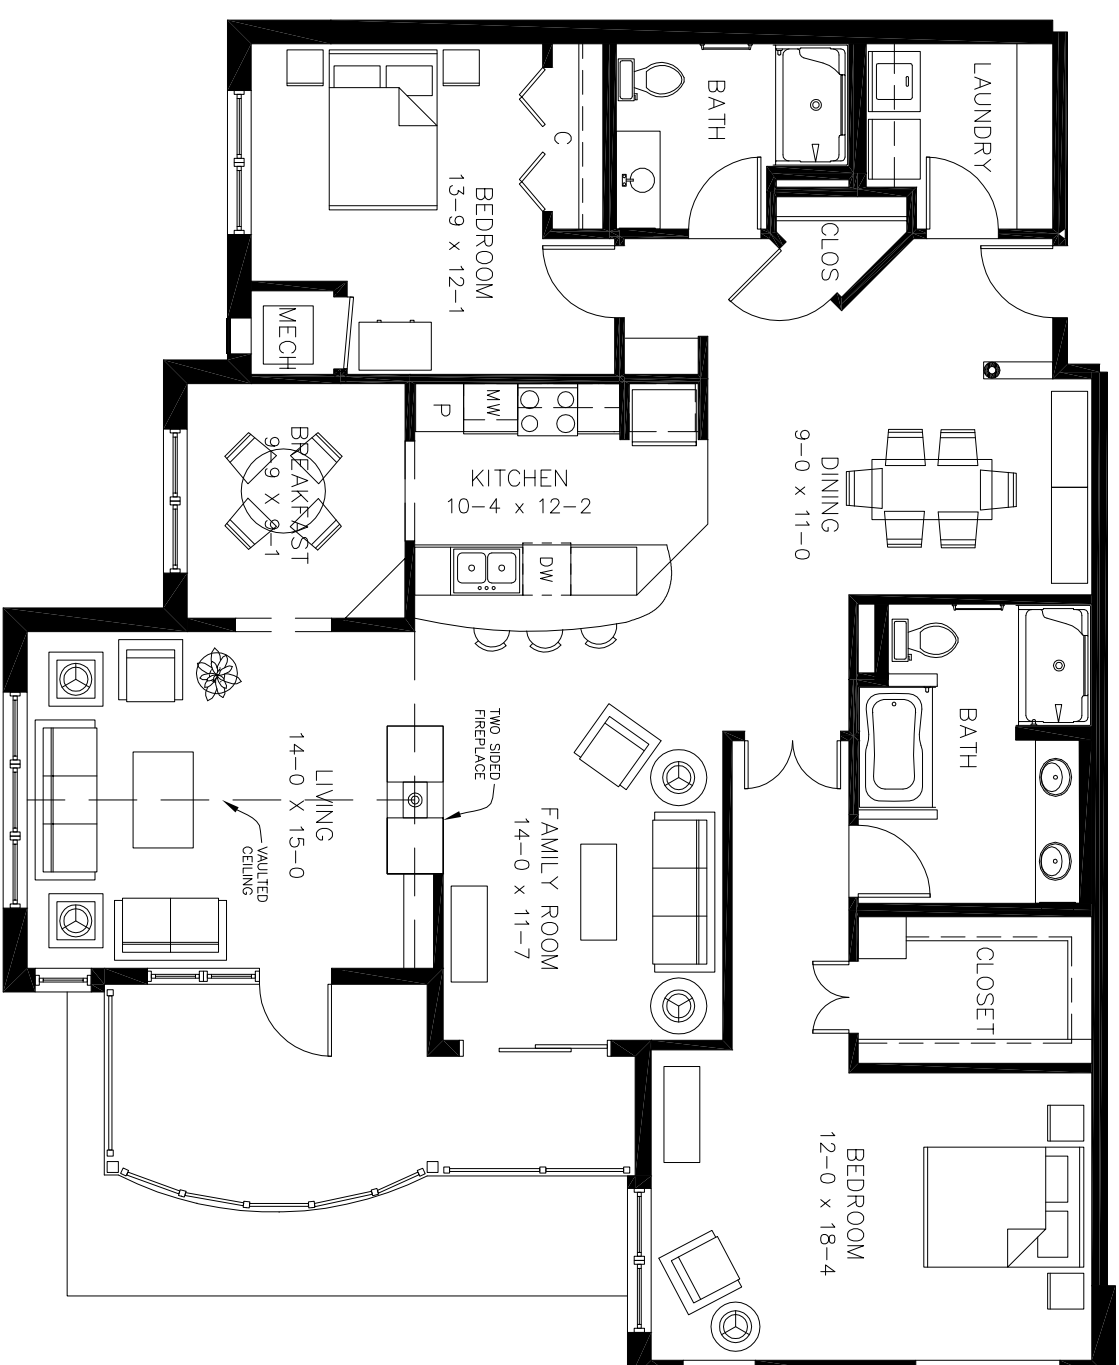

Unit D2

Net: 1810 sq. ft.

2 Bedroom
2 Bath

SCALE: 1/8" = 1'-0"

1429
2429
3429

The floor plans and dimensions shown are conceptual representations only, subject to change without notice.

Residence Locator - ■