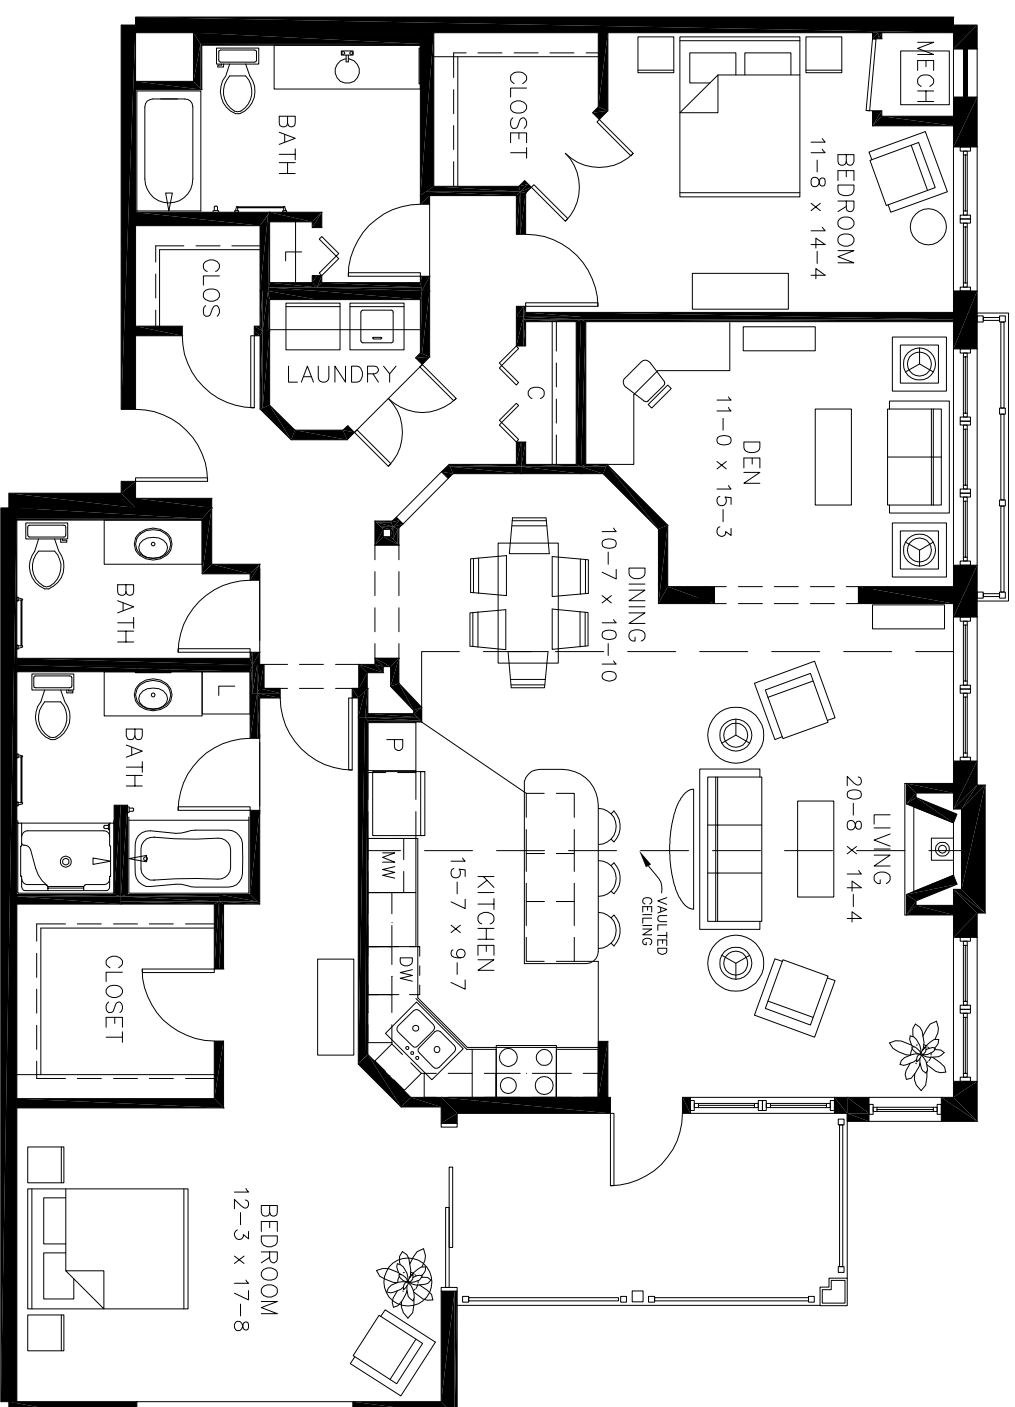

# Unit D1

Net: 1857 sq. ft.

- 2 Bedroom
- Den
- 2.5 Bath

1430  
2430  
3430

The floor plans and dimensions shown are conceptual representations only, subject to change without notice.

Residence Locator - ■