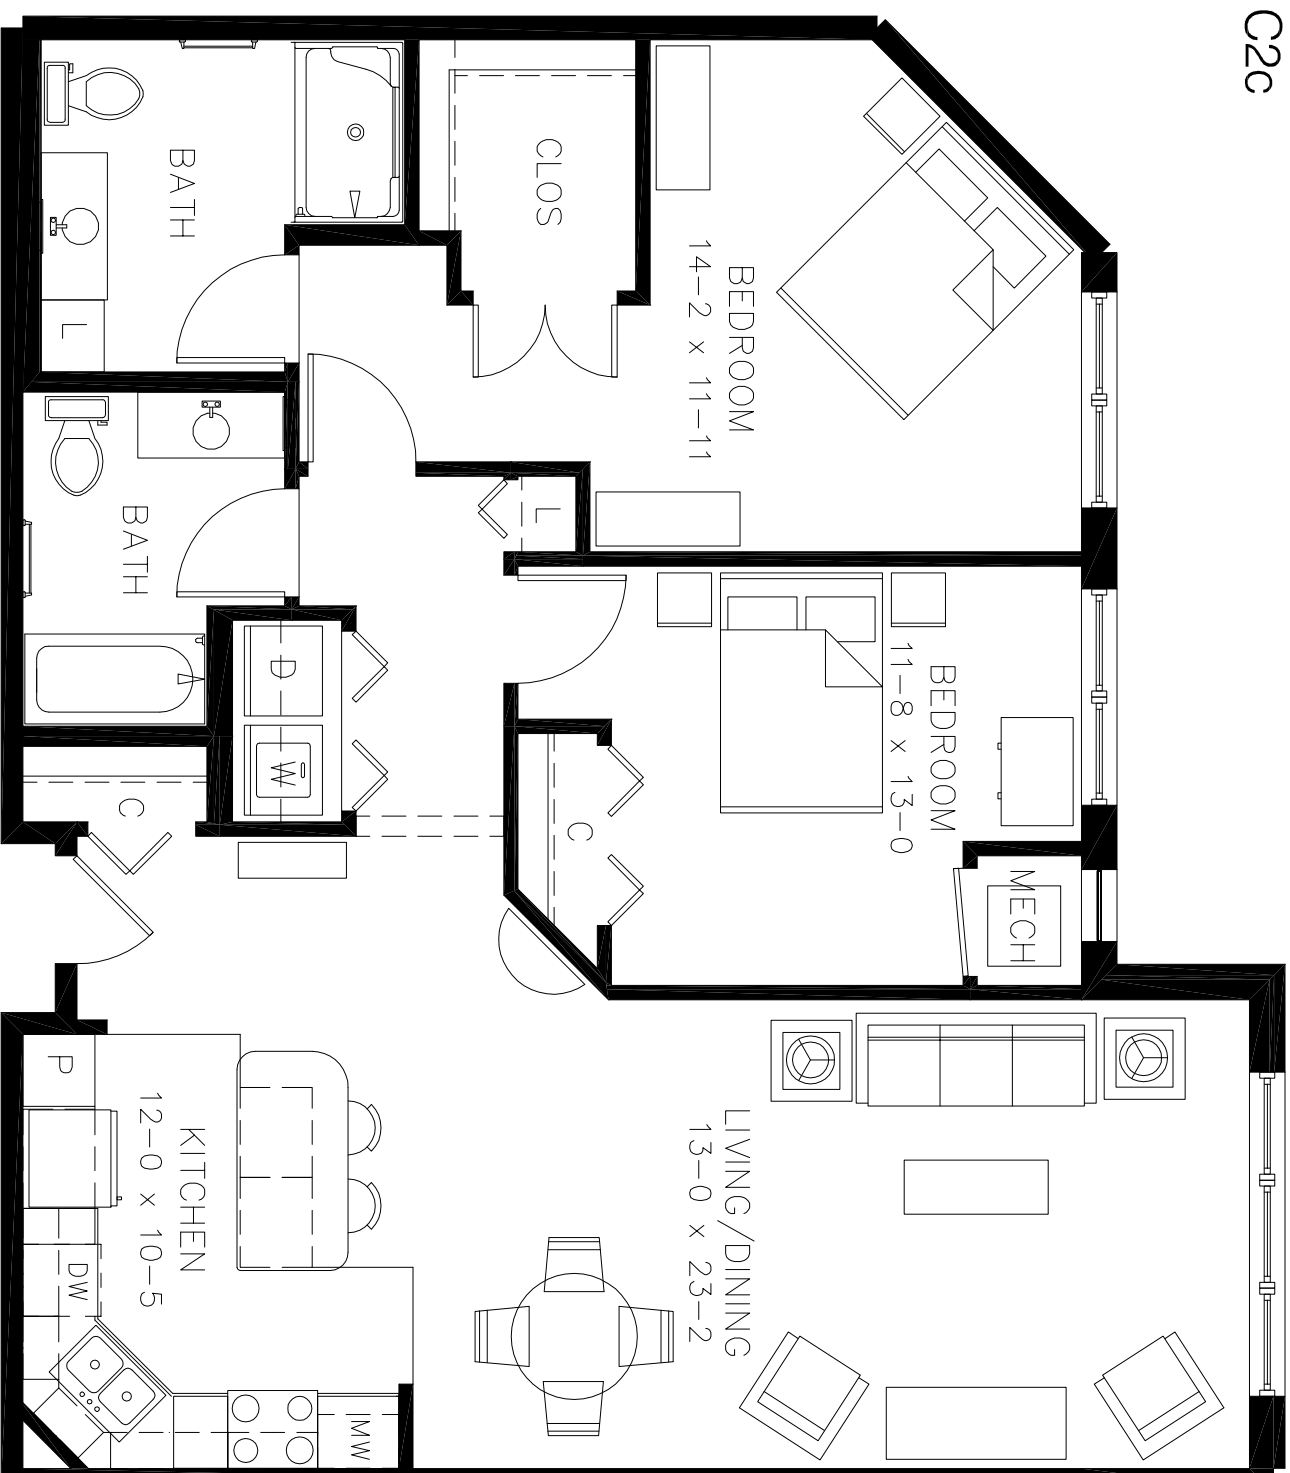

Unit C2c

Net: 1201 sq. ft.

2 Bedroom
2 Bath

The floor plans and dimensions shown are conceptual representations only, subject to change without notice.

Residence Locator - ■

- 1421
- 1432
- 2421
- 2432
- 3421
- 3432
- 4421
- 4432