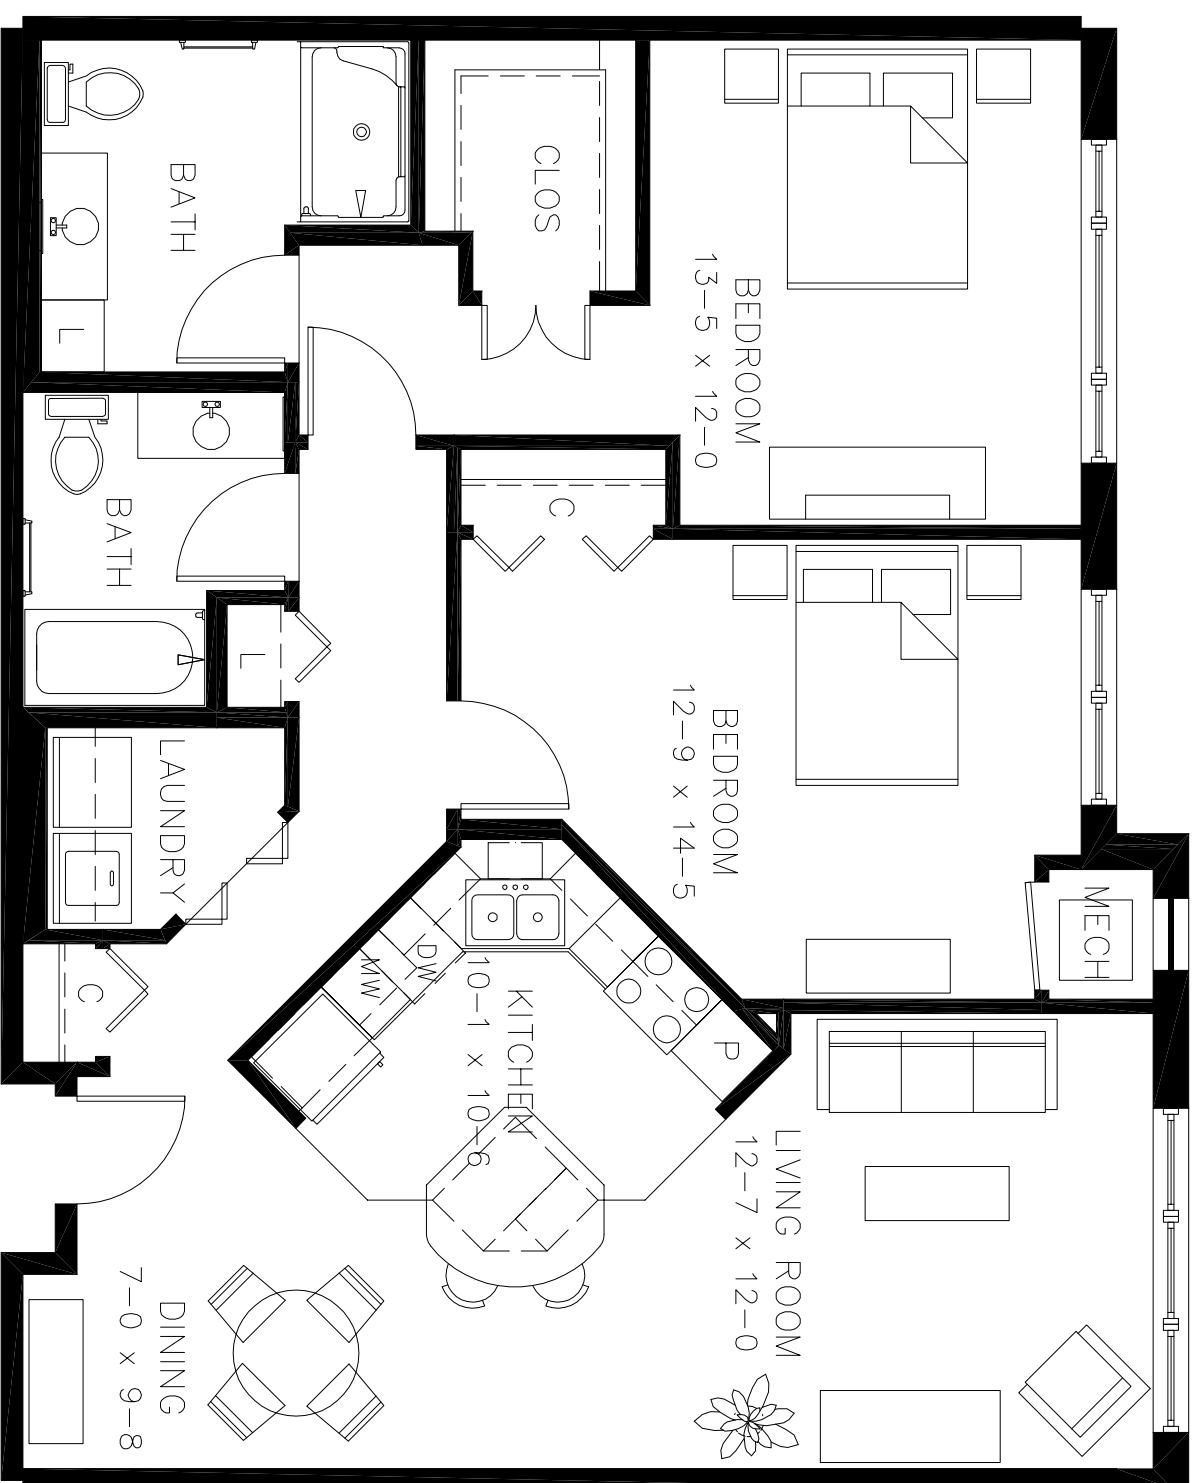

Unit C2b

Net: 1191 sq. ft.

2 Bedroom
2 Bath

1413
2413
3413
4413

The floor plans and dimensions shown are conceptual representations only, subject to change without notice.

Residence Locator - ■