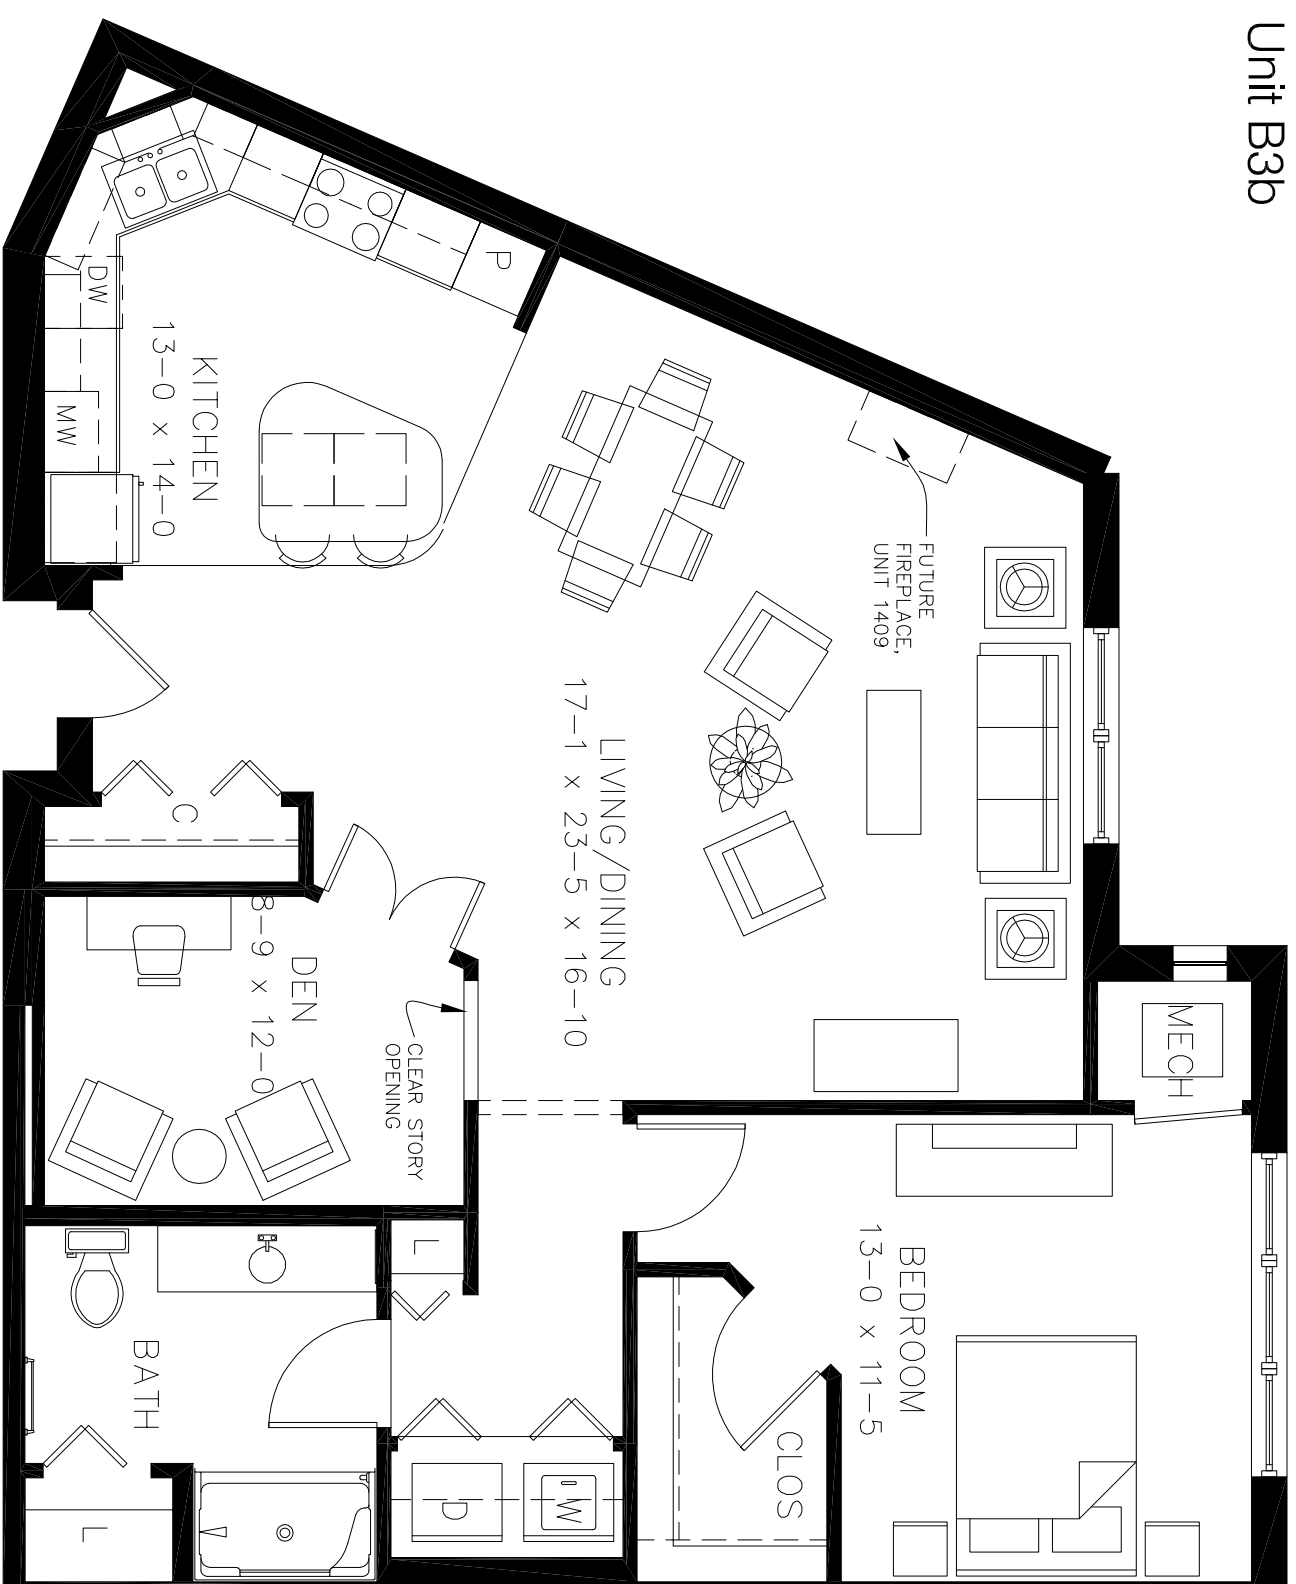

Unit B3b

Net: 1132 sq. ft.

- 1 Bedroom
- Den
- 1 Bath

2309
3309
4309

The floor plans and dimensions shown are conceptual representations only, subject to change without notice.

Residence Locator - ■