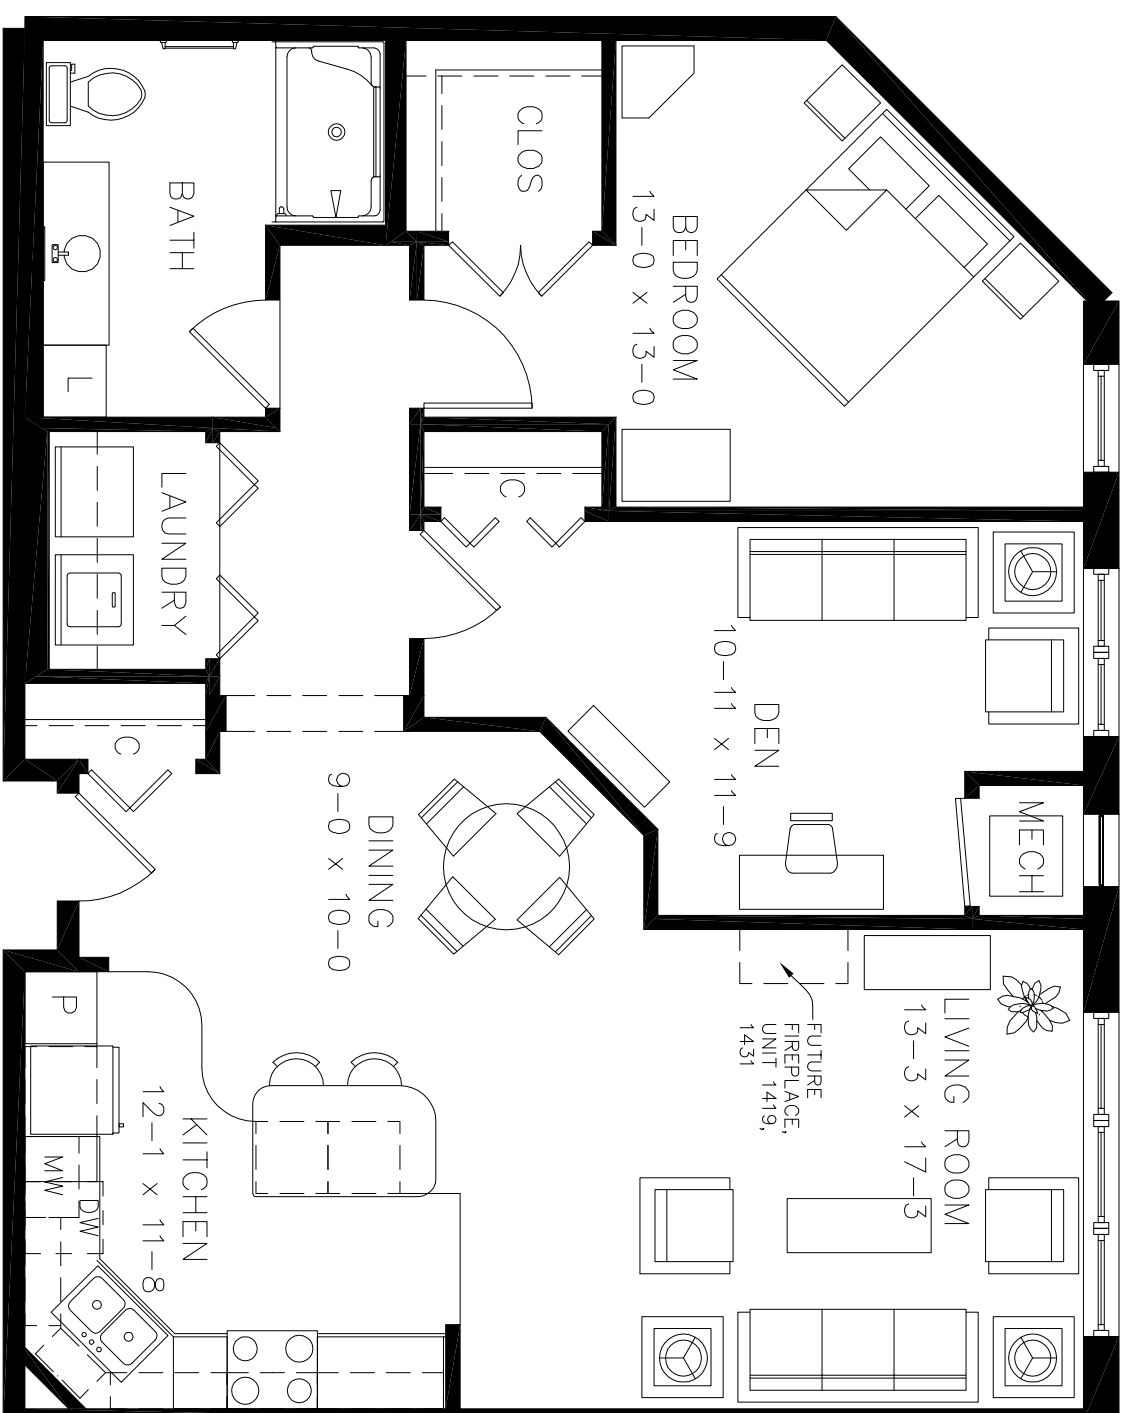

Unit B3a

Net: 1083 sq. ft.

- 1 Bedroom
- Den
- 1.5 Bath

The floor plans and dimensions shown are conceptual representations only, subject to change without notice.

Residence Locator - ■

- 1419
- 1431
- 2419
- 2431
- 3419
- 3431
- 4419
- 4431