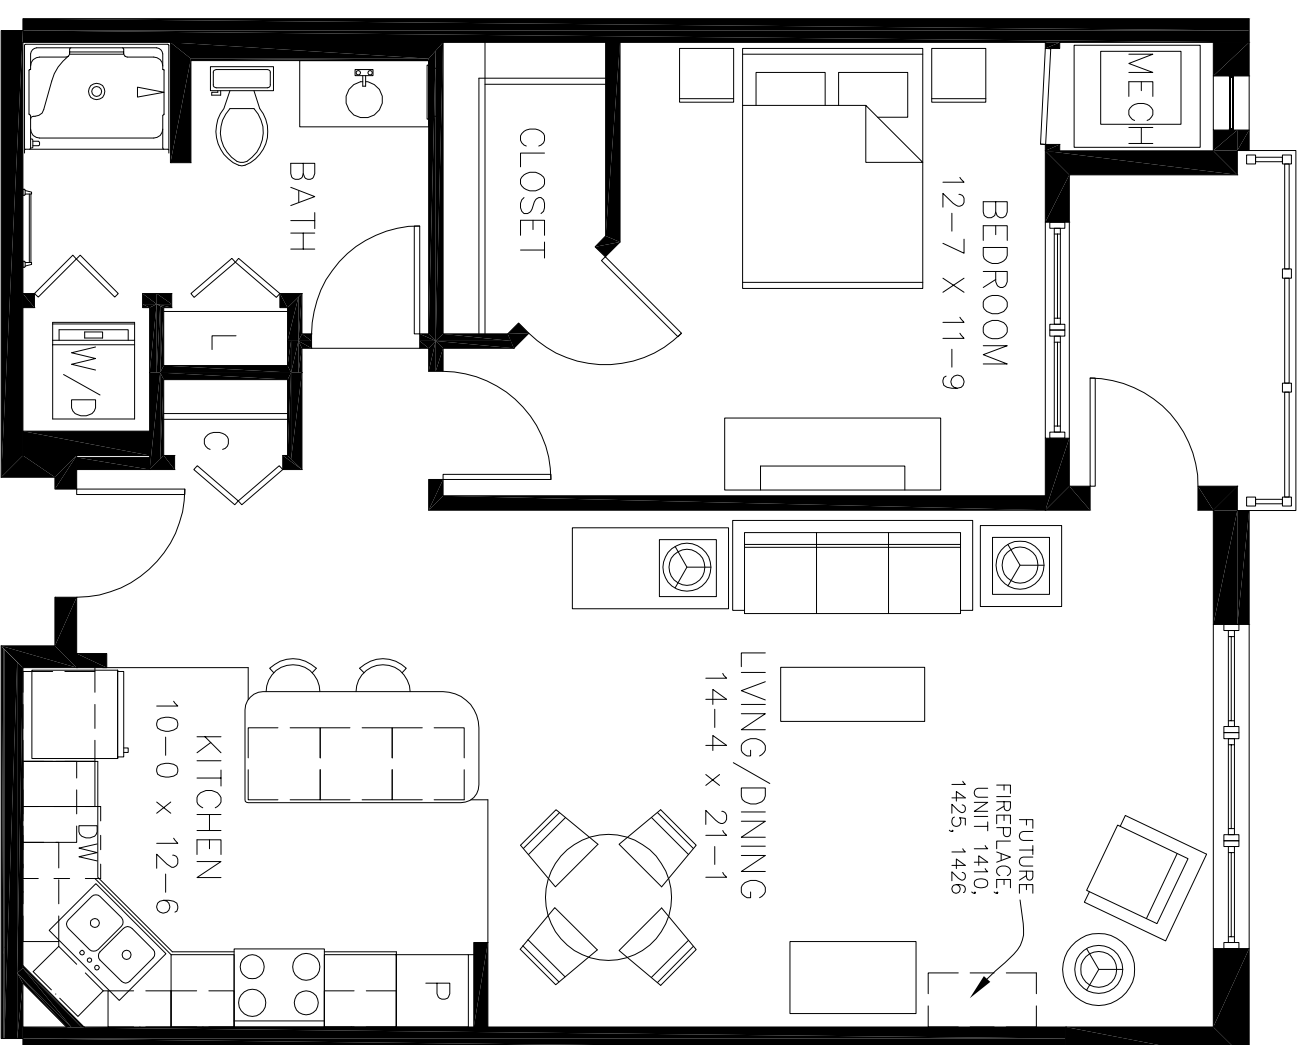

Unit A3b

Net: 849 sq. ft.

1 Bedroom
1 Bath

The floor plans and dimensions shown are conceptual representations only, subject to change without notice.

Residence Locator - ■

- 1410
- 1425
- 1426
- 2410
- 2425
- 2426
- 3410
- 3425
- 3426
- 4410
- 4425
- 4426