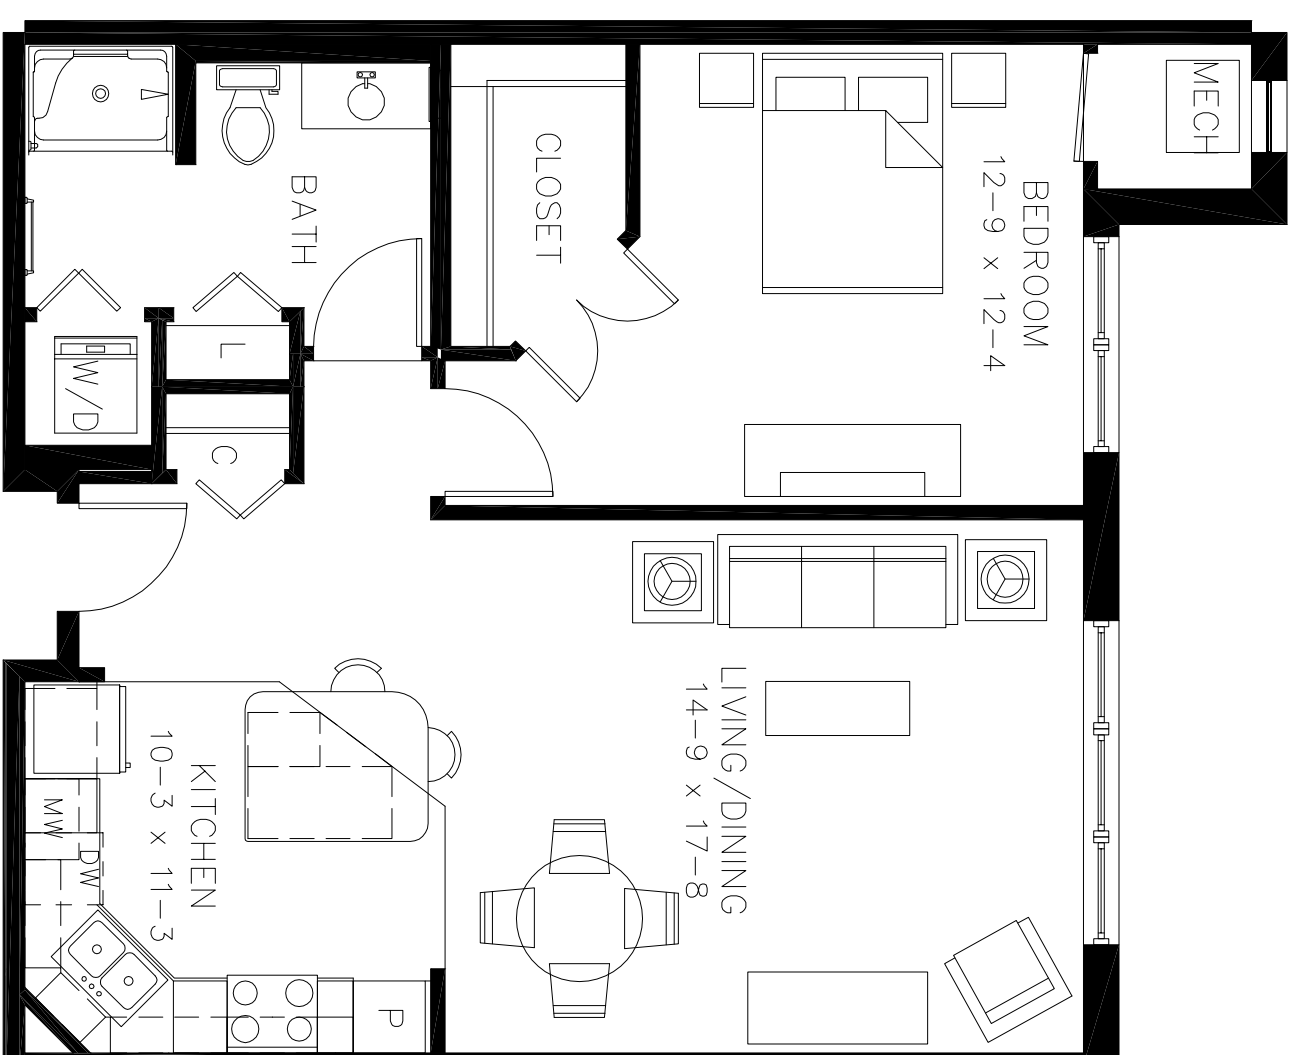

Unit A2

Net: 833 sq. ft.

1 Bedroom
1 Bath

SCALE: 3/16" = 1'-0"

The floor plans and dimensions shown are conceptual representations only, subject to change without notice.

Residence Locator - ■

- 1427
- 1433
- 1435
- 2427
- 2433
- 2435
- 3427
- 3433
- 3435
- 4433
- 4435