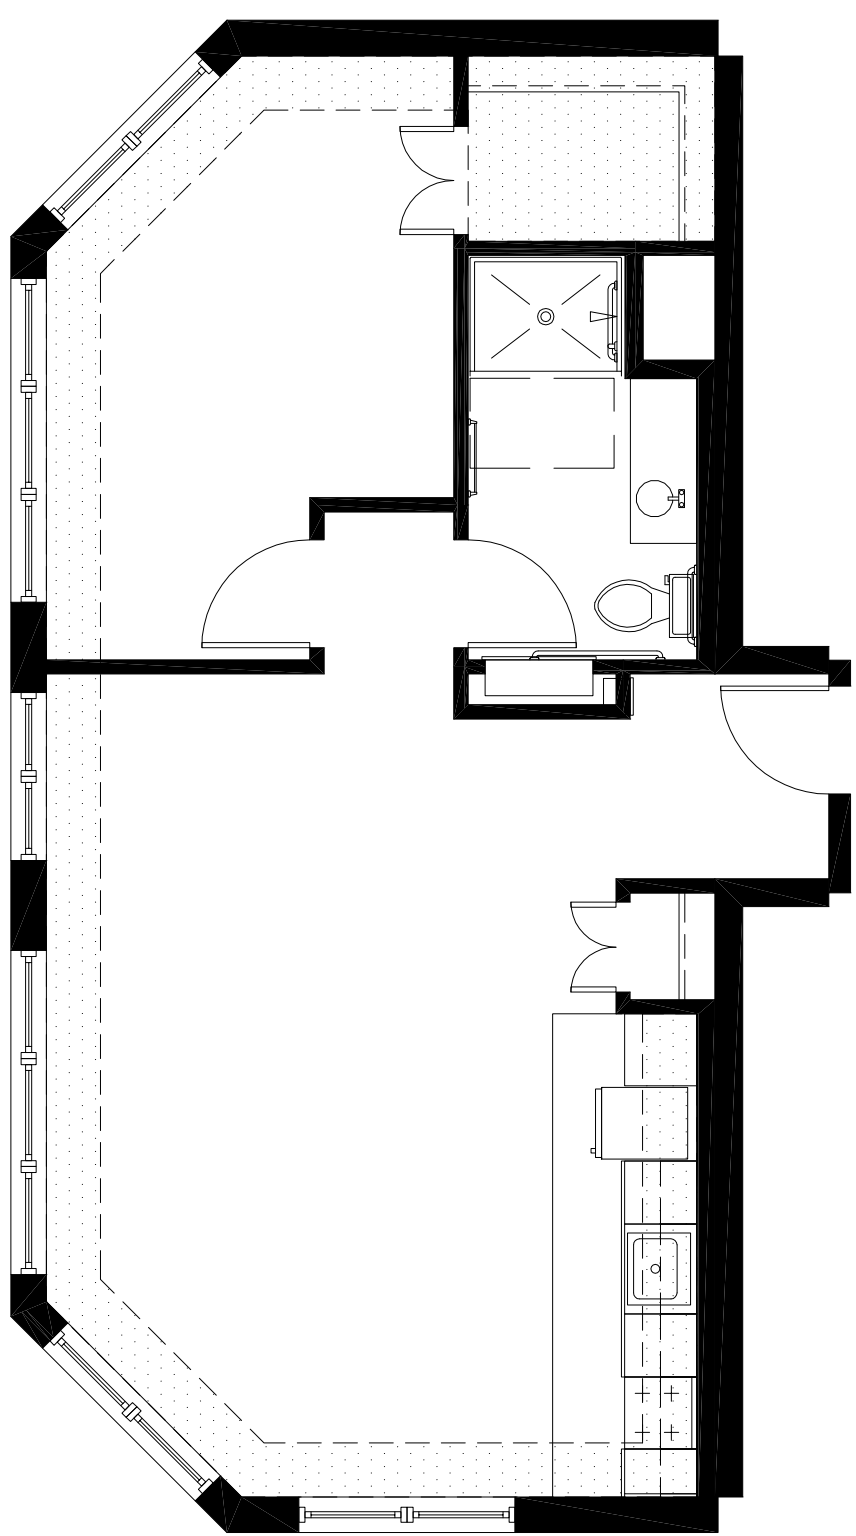

Unit AL-B3

Net: 731 sq. ft.

- 1 Bedroom
- 1 Bath

2119
3119

The floor plans and dimensions shown are conceptual representations only, subject to change without notice.

Residence Locator - ■