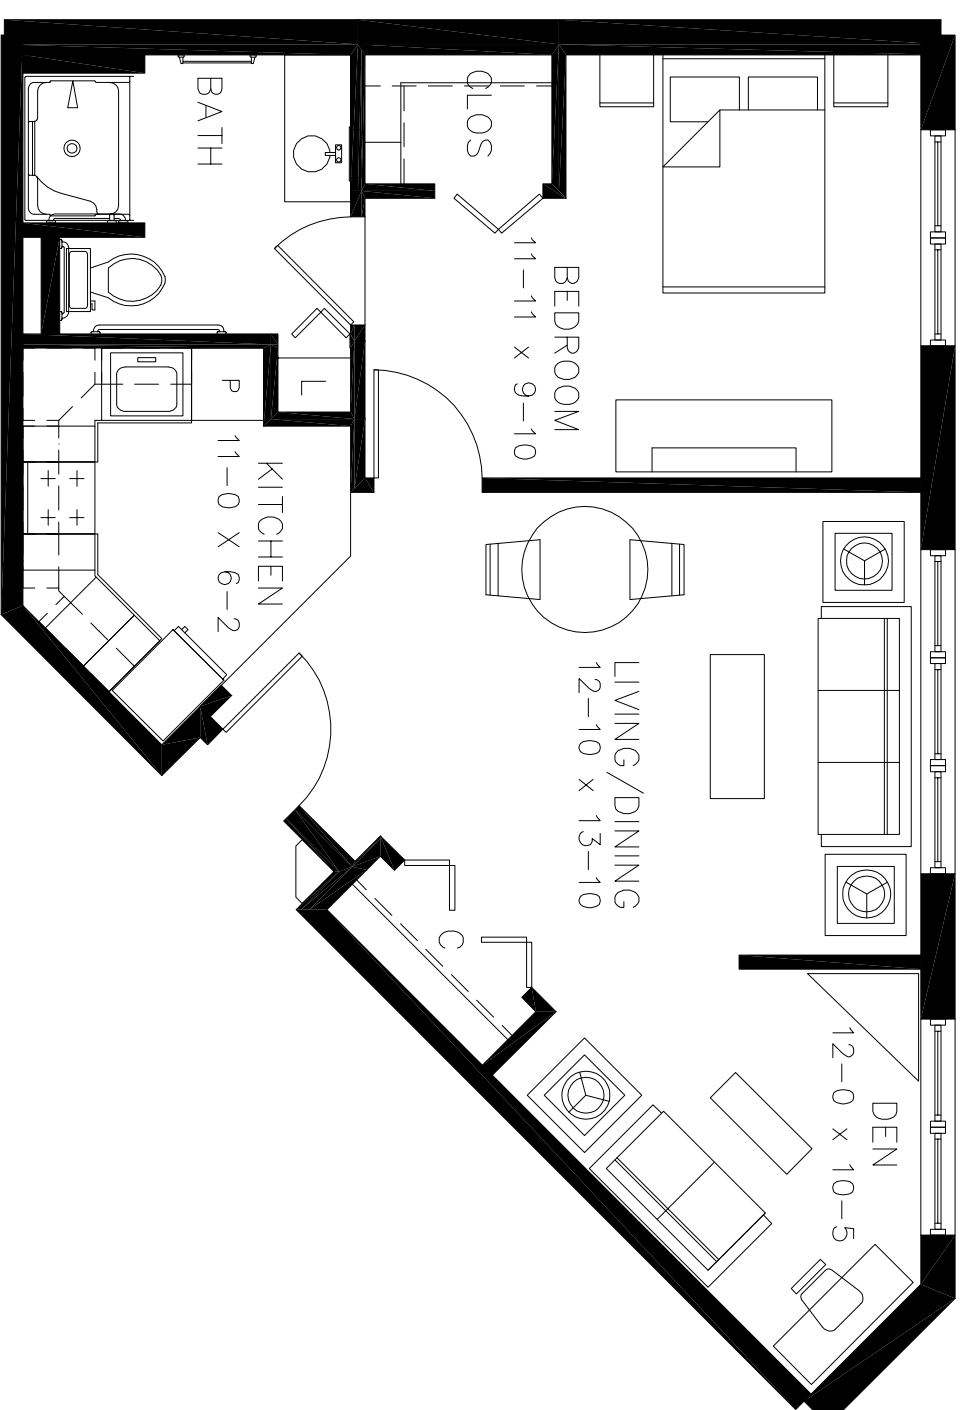

Unit AL-B1

Net: 679 sq. ft.

- 1 Bedroom
- Den
- 1 Bath

3301

The floor plans and dimensions shown are conceptual representations only, subject to change without notice.

Residence Locator - ■